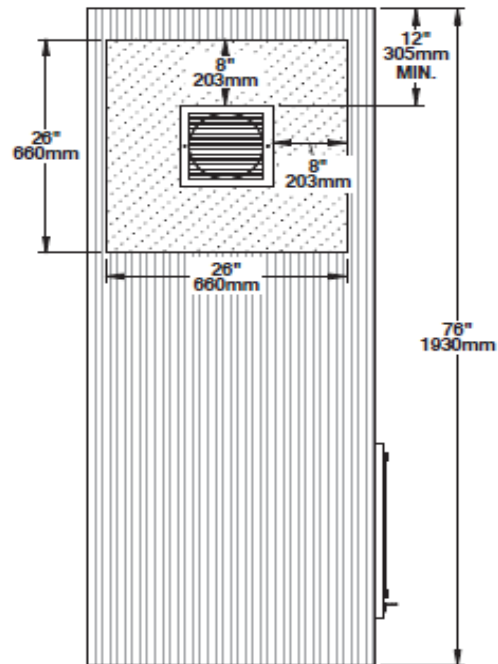

Side outlets