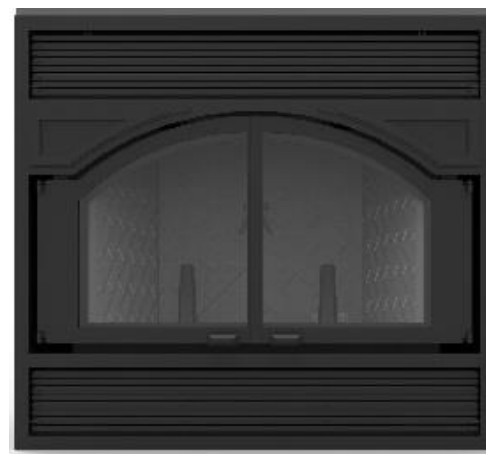

VENTIS ME300 WOOD FIREPLACE (EXEMPT)

While Supplies Last

Features:

- 4.25 cu. ft. firebox
- Heating capacity: < 1,500 sq. ft.
- Maximum log length: 20"
- Flue diameter: 8"
- Air-wash system
- Fire viewing area: 444 sq. inches
- Tested by Intertek as per applicable standards (CSA/UL/ULC and/or others)
- Washington state approved (emissions of 2.9 g/kg)
- Approved on 1" solid-pack pipe: Ventis, Dura-Vent