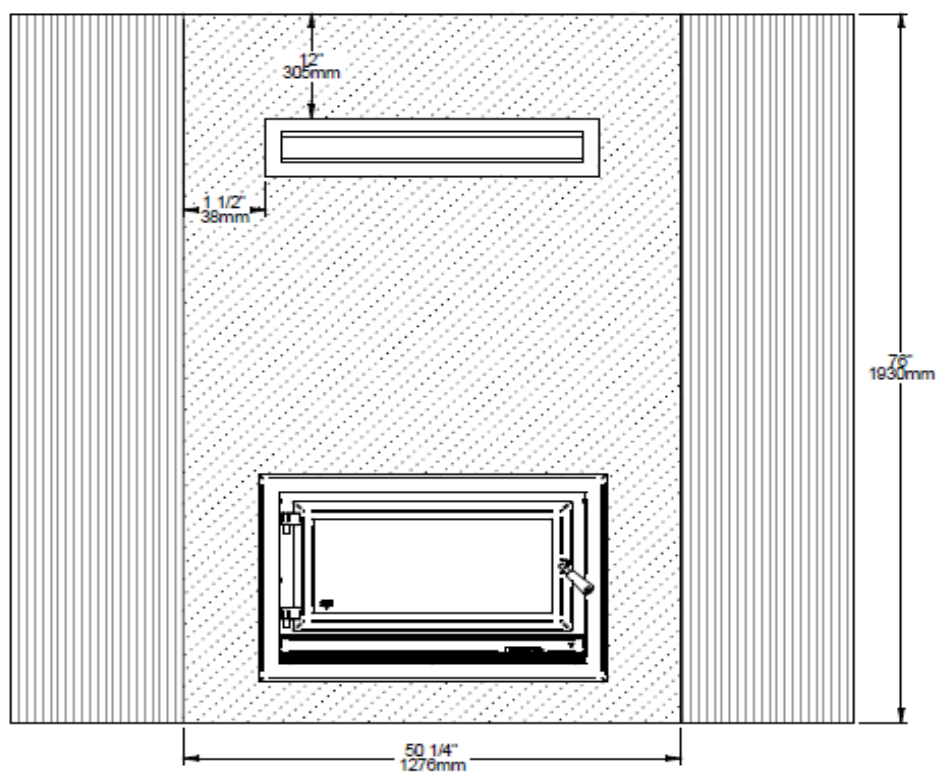

Continued

Important: You must choose a hot gravity kit for the installation of the HE275CF

Please refer to the installation manual for full details

Front outlets

Side outlets

Traditional style

Modern style

Combustibles materials allowed in this zone