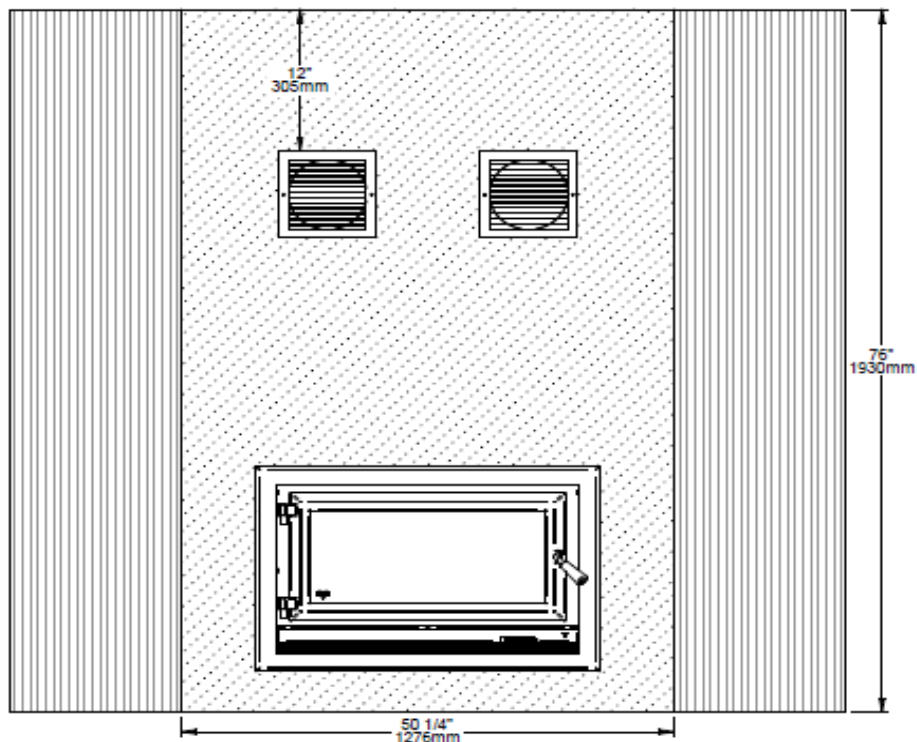

Important: You must choose a hot gravity kit for the installation of the HE275CF

Please refer to the installation manual for full details

Front outlets