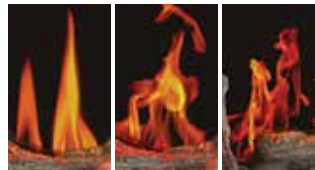

ENHANCE YOUR WELLBEING
 Napoleon's Power of Fire research has proved a fireplace can help reduce stress and stimulate your brain.

FEATURES

- LCD technology creates lifelike flames providing a realistic experience
- Integrated speakers to hear crackling sounds
- 120V delivers 5,000 BTUs/1,500 watts and 240V delivers 10,000 BTUs/3,000 watts (hardwire only)
- 25 1/4 H x 65 1/6 W x 12" D

napoleon.com

Media includes Woodland Kit with Beach Fire log set

Gas, Wood and Dancing Flame visuals

Premium remote control included with a digital display

Optional wall mount controller with black and white face option

6 flame colors and 13 ember bed and top light color options with remote; more customization available on the Napoleon Home app

Optional media includes Birch Logs, Mineral Rock, Glass Beads, Black Crystals