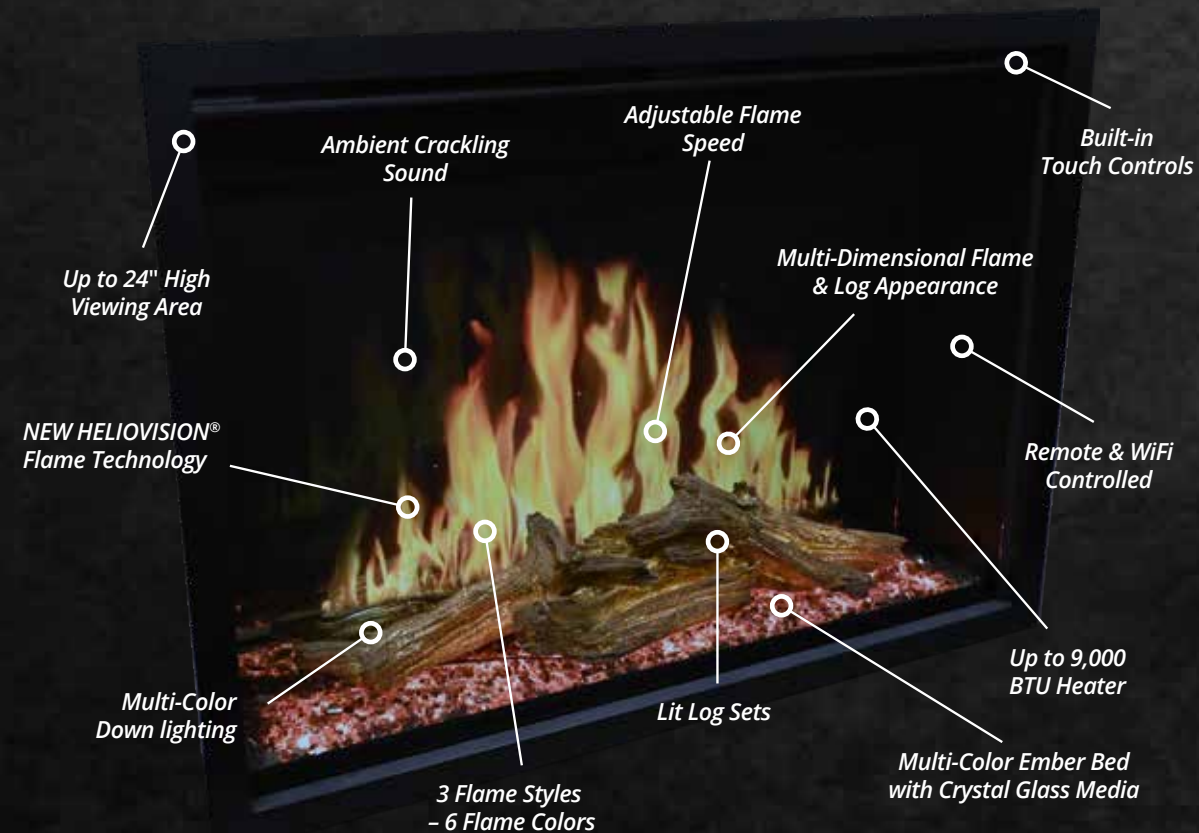

The future of electric flame technology is virtual

ORION™ VIRTUAL ELECTRIC FIREPLACE

Experience the innovative Orion™ virtual fireplace that utilizes the most optimized technology, creating the most life-like fire in an electric fireplace. Make every presentation brilliant with three flame choices and color options for the flame, embers and down lighting, six colors. Orion™ offers 18 different flame color displays as well and color options for ember bed and down lighting. No matter where you stand or sit, the image quality is consistent. Heliovision® technology gives you the premium flame you desire.

- ▶ NEW Innovative Heliovision® Flame Technology
- ▶ Multiple Flame Styles to Choose from
- ▶ WiFi, Remote & Manual Controls
- ▶ Multi Dimensional Flame Appearance
- ▶ Multi-Color Down Lighting to Accent Logs
- ▶ Multi-Color Ember Bed Lighting to Accent Reflective Glass
- ▶ No Gas Lines or Venting
- ▶ 100% Electric!

LOG SET - WESTERN DRIFTWOOD LOGS with REFLECTIVE BLACK CRUSHED GLASS

ORION™ ADVANCED FEATURES

Modern Flames Orion™ Electric Fireplaces featuring NEW HELIOVISION® flame technology. Our Orion™ electric fireplaces have the most advanced features that fits all your needs.

ORION™ TRADITIONAL Built-in Flush Electric Fireplace

Modern Flames has revamped its built-in, flush mount conventional fireplace category with its new Orion™ Traditional electric fireplace. The Orion™ features our new innovated Heliovision® flame technology maximizing the flame height in an enlarged, vertical viewing area with the most realistic electric flame on the market.