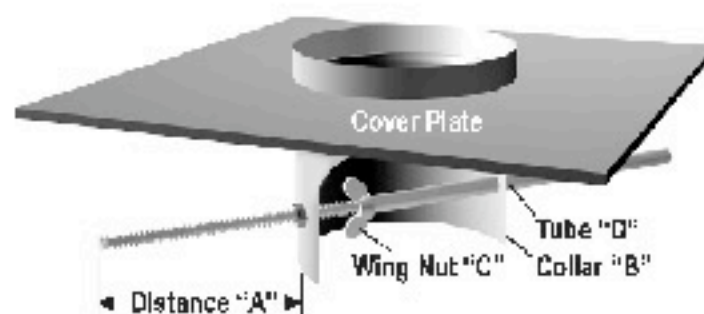

VACU-STACK® MASONRY ADAPTER INSTALLATION

A masonry adapter is required for installation of a Vacu-Stack® on square and rectangular chimneys.

NOTE: Same instructions apply when you are installing a WeatherShield® on a square or rectangular chimney.

STEP 1. ASSEMBLE ADAPTER

Identify all stainless steel parts: pipe with adapter plate, one threaded rod, one 1/2" diameter tube, one wing nut, two hex nuts, one flat washer, 2 lock washers.

Insert the threaded rod assembly through the two holes at bottom of adapter collar "B."

STEP 2. MEASURE

Measure inside of chimney opening "A" & "B" and diagonal distance "C." Adapter fastens to inside of chimney flue. The shortest dimension of "A" or "B" determines maximum adapter size that may be installed. Cover plate must be large enough to cover chimney opening.

STEP 3. ADJUST THREADED ROD

Adjust threaded rod so it projects distance "D" from side of adapter collar. "D" equals one-half times the difference between "C" (from Step 2) and collar diameter "E."
 $D = 1/2 \times (C - E)$