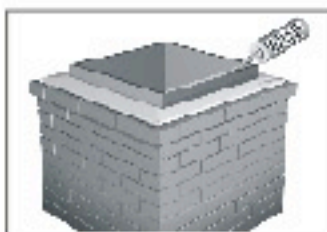

STEP 4. PREPARE FLUE TOP

Brush clean top of flue and apply a bead of silicone caulking (available from most hardware stores and home centers).