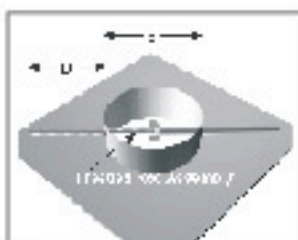

VACU-STACK® MASONRY ADAPTER INSTALLATION

A masonry adapter is required for installation of a Vacu-Stack® on square and rectangular chimneys.

NOTE: Same instructions apply when you are installing a WeatherShield® on a square or rectangular chimney.

STEP 1. ASSEMBLE ADAPTER

Identify all stainless steel parts: pipe with adapter plate, one threaded rod, one 1/2" diameter tube, one wing nut, two hex nuts, one flat washer, 2 lock washers.

Insert the threaded rod assembly through the two holes at bottom of adapter collar "B."

STEP 2. MEASURE

Measure inside of chimney opening "A" & "B" and diagonal distance "C." Adapter fastens to inside of chimney flue. The shortest dimension of "A" or "B" determines maximum adapter size that may be installed. Cover plate must be large enough to cover chimney opening.

STEP 3. ADJUST THREADED ROD

Adjust threaded rod so it projects distance "D" from side of adapter collar. "D" equals one-half times the difference between "C" (from Step 2) and collar diameter "E."
 $D = 1/2 \times (C - E)$