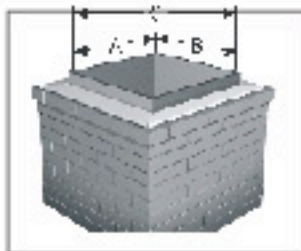

VACU-STACK® MASONRY ADAPTER INSTALLATION

A masonry adapter is required for installation of a Vacu-Stack® on square and rectangular chimneys.

NOTE: Same instructions apply when you are installing a WeatherShield® on a square or rectangular chimney.

STEP 1. ASSEMBLE ADAPTER

Identify all stainless steel parts: pipe with adapter plate, one threaded rod, one 1/2" diameter tube, one wing nut, two hex nuts, one flat washer, 2 lock washers.

Insert the threaded rod assembly through the two holes at bottom of adapter collar "B."

STEP 2. MEASURE

Measure inside of chimney opening "A" & "B" and diagonal distance "C." Adapter fastens to inside of chimney flue. The shortest dimension of "A" or "B" determines maximum adapter size that may be installed. Cover plate must be large enough to cover chimney opening.

STEP 3. ADJUST THREADED ROD

Adjust threaded rod so it projects distance "D" from side of adapter collar. "D" equals one-half times the difference between "C" (from Step 2) and collar diameter "E."
 $D = 1/2 \times (C - E)$