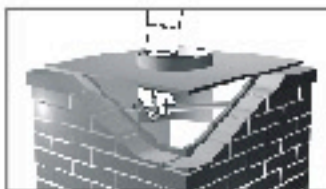

STEP 5. POSITION ADAPTER

Position adapter on flue with fixed end of threaded rod touching on inside corner of flue. Reach into collar and turn wing nut clockwise until tube firmly grips opposite corner of flue. Do not over tighten.